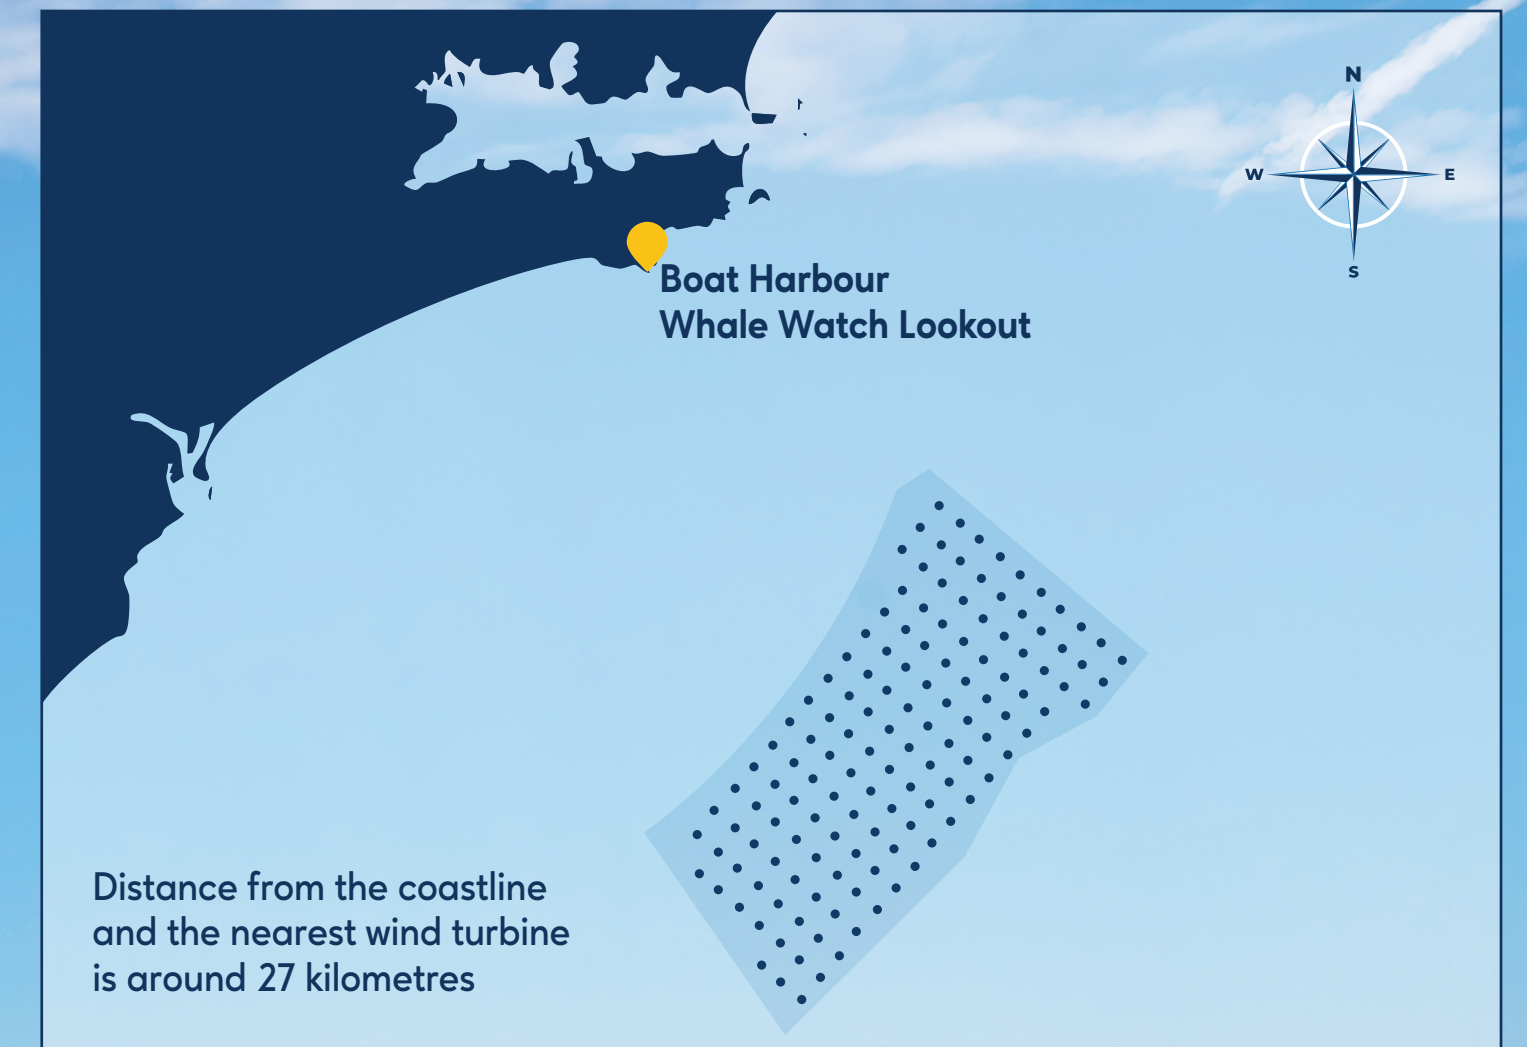

Boat Harbour Whale Watch Lookout

The visualisations presented are for informational and illustrative purposes only and may be subject to change.